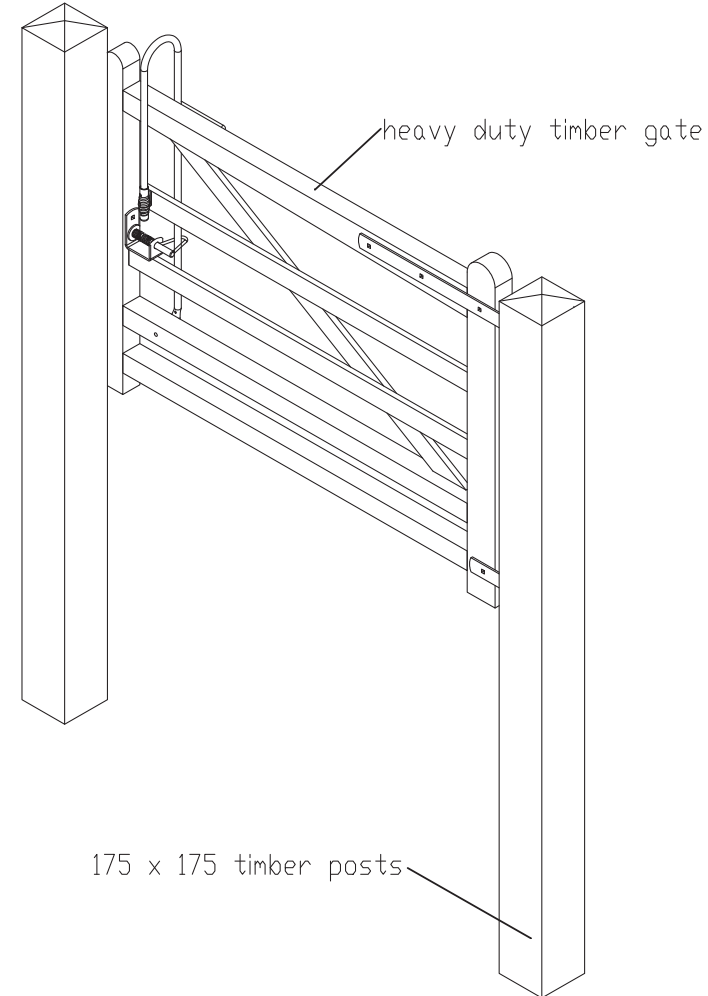

Technical Information

ASTON 1 WAY GATE

Tel: 01782 339348 Fax: 01782 339349

sales@centrewire.com

www.centrewire.com

Mossfield Road, Adderley Green, Longton, Stoke-on-Trent, ST3 5BW

gate post fitted with auto catch and guide
gate fitted with trombone handle to provide
easier access for all, including horse riders