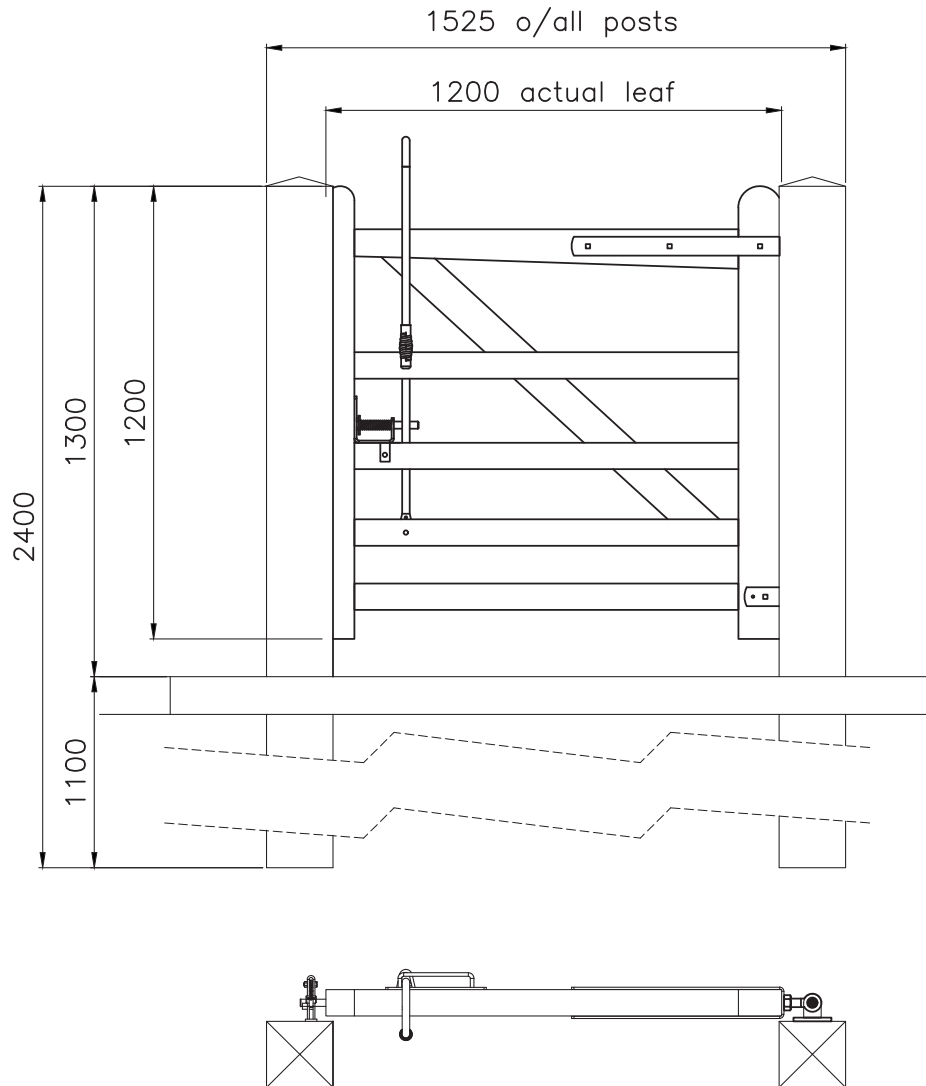

Technical Information

ASTON 1 WAY GATE

Tel: 01782 339348 Fax: 01782 339349

sales@centrewire.com

www.centrewire.com

Mossfield Road, Adderley Green, Longton, Stoke-on-Trent, ST3 5BW

gate post fitted with auto catch and guide
gate fitted with trombone handle to provide
easier access for all, including horse riders