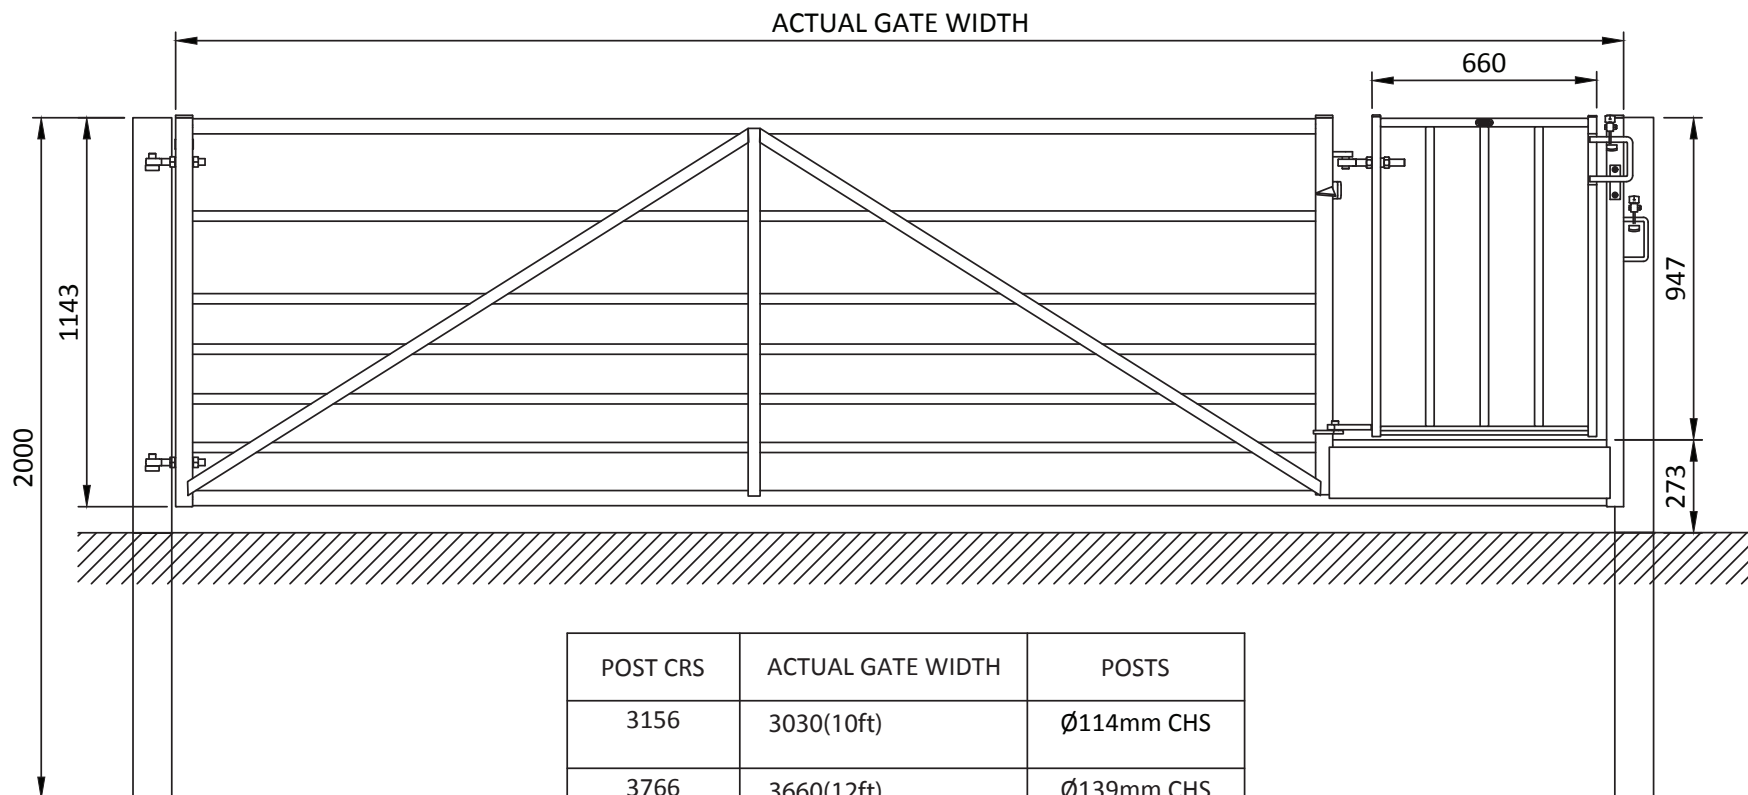

Technical Information

BRISTOL GATE

Tel: 01782 339348 Fax: 01782 339349

sales@centrewire.com

www.centrewire.com

Mossfield Road, Adderley Green, Longton, Stoke-on-Trent, ST3 5BW

POST CRS	ACTUAL GATE WIDTH	POSTS
3156	3030(10ft)	Ø114mm CHS
3766	3660(12ft)	Ø139mm CHS
4681	4575(15ft)	Ø139mm CHS