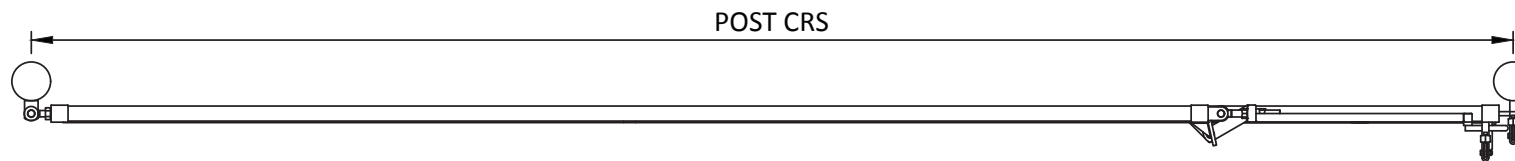

Technical Information

BRISTOL GATE

Tel: 01782 339348 Fax: 01782 339349

sales@centrewire.com

www.centrewire.com

Mossfield Road, Adderley Green, Longton, Stoke-on-Trent, ST3 5BW

POST CRS	ACTUAL GATE WIDTH	POSTS
3156	3030(10ft)	Ø114mm CHS
3766	3660(12ft)	Ø139mm CHS
4681	4575(15ft)	Ø139mm CHS