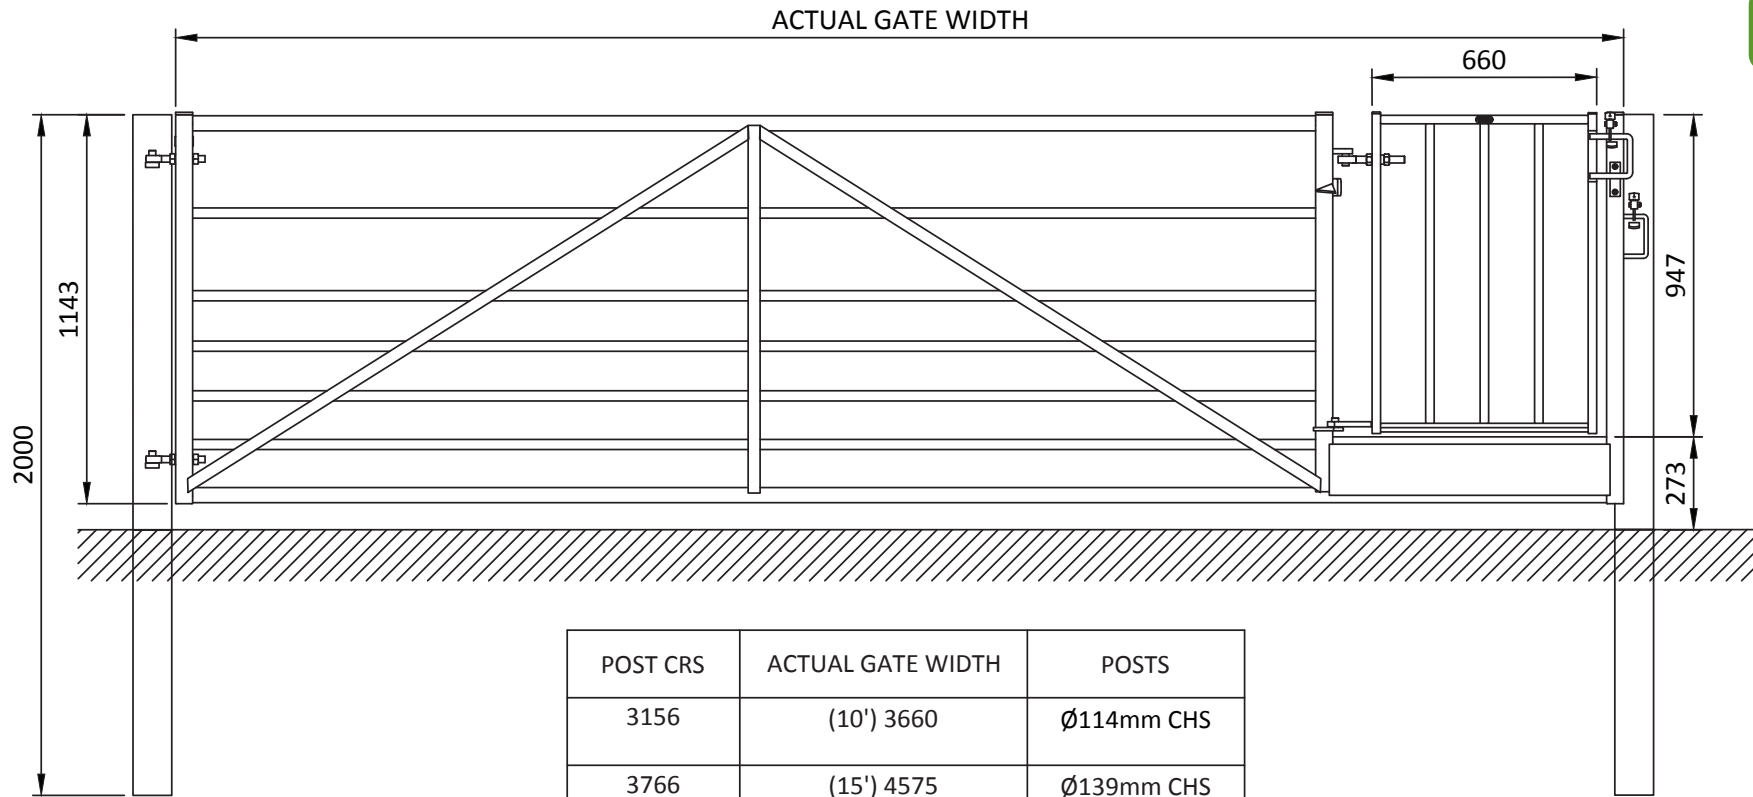

## BRISTOL GATE

Tel: 01782 339348 Fax: 01782 339349

sales@centrewire.com

www.centrewire.com

Mossfield Road, Adderley Green, Longton, Stoke-on-Trent, ST3 5BW

POST CRS	ACTUAL GATE WIDTH	POSTS
3156	(10') 3660	Ø114mm CHS
3766	(15') 4575	Ø139mm CHS
4681	(10') 3050	Ø139mm CHS