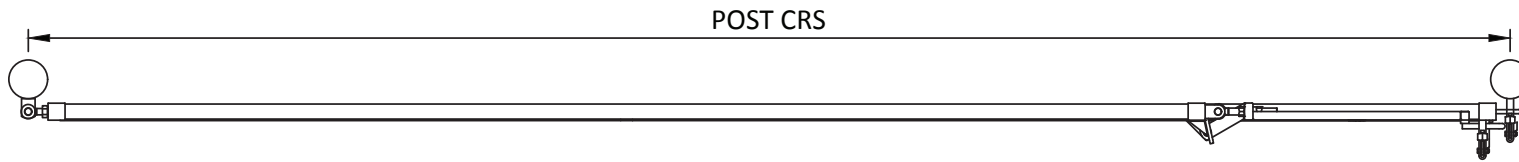

## BRISTOL GATE

Tel: 01782 339348 Fax: 01782 339349

sales@centrewire.com

www.centrewire.com

Mossfield Road, Adderley Green, Longton, Stoke-on-Trent, ST3 5BW

POST CRS	ACTUAL GATE WIDTH	POSTS
3156	(10') 3660	Ø114mm CHS
3766	(15') 4575	Ø139mm CHS
4681	(10') 3050	Ø139mm CHS