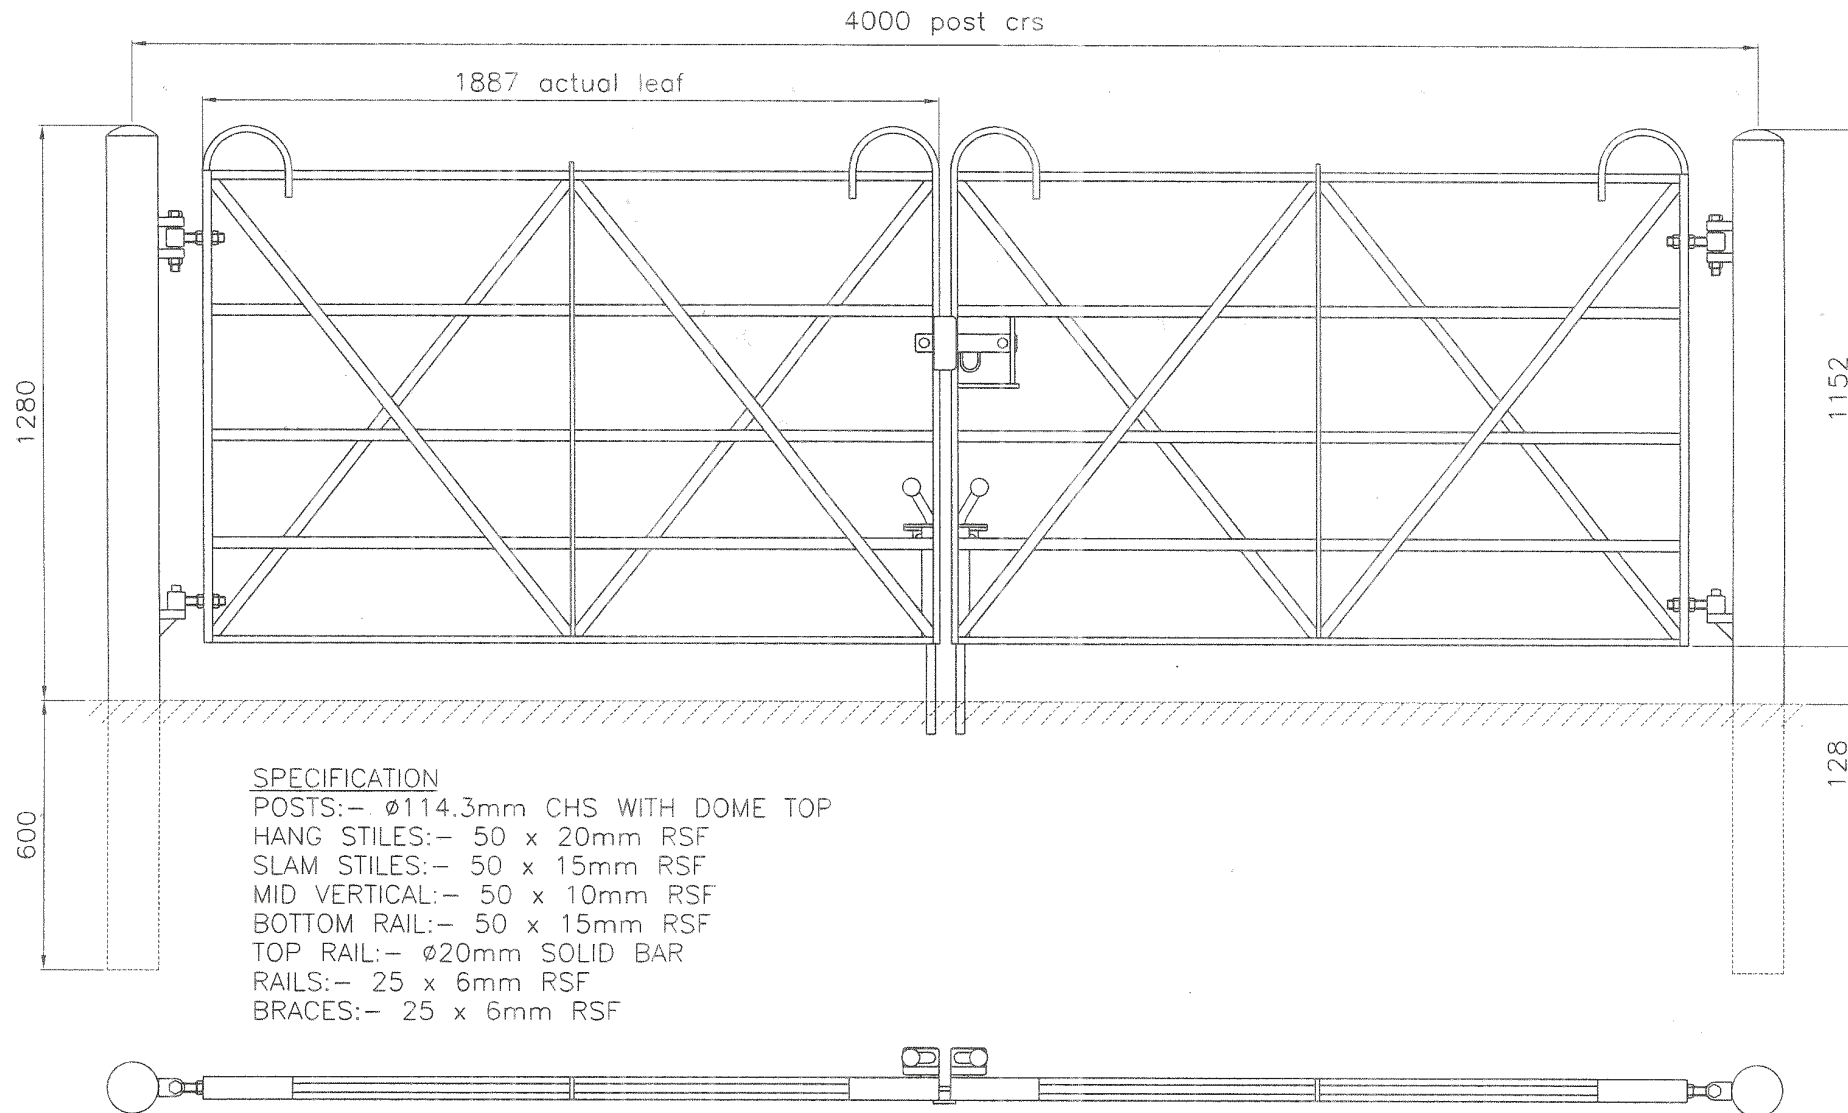

Technical Information

ESTATE FENCING DOUBLE LEAF GATE

Tel: 01782 339348 Fax: 01782 339349

sales@centrewire.com

www.centrewire.com

Mossfield Road, Adderley Green, Longton, Stoke-on-Trent, ST3 5BW

If you need any further advice/guidance regarding the installations of any of our products please contact the office.