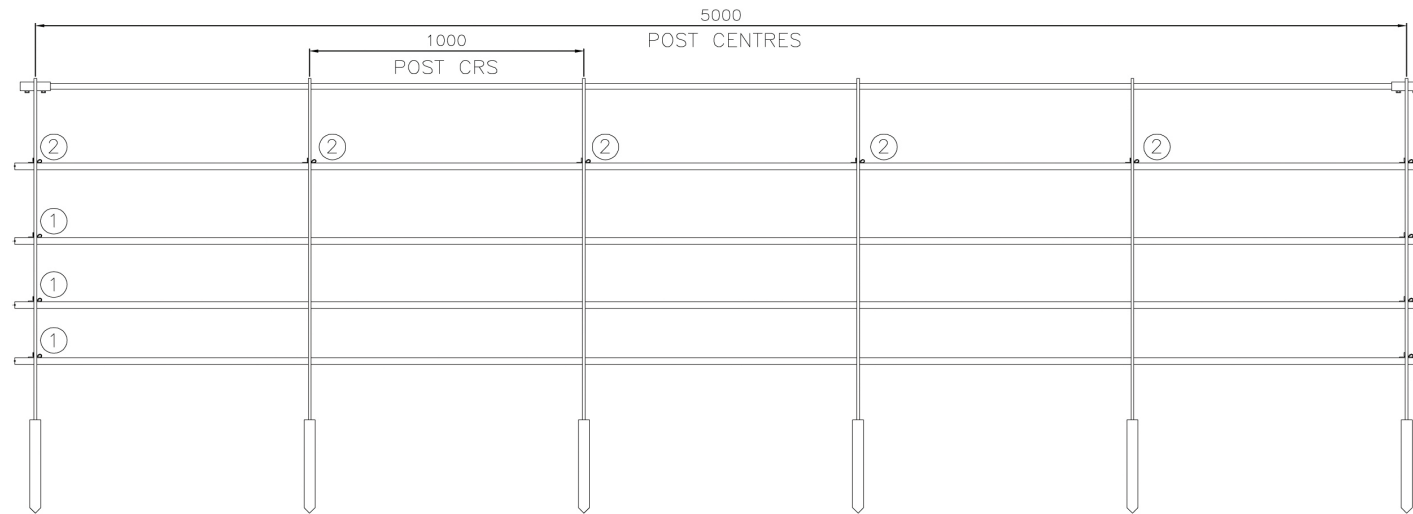

DEVILS CLAW
GROUND FIXING

THRUST PLATE
GROUND FIXING

FIXING DETAIL