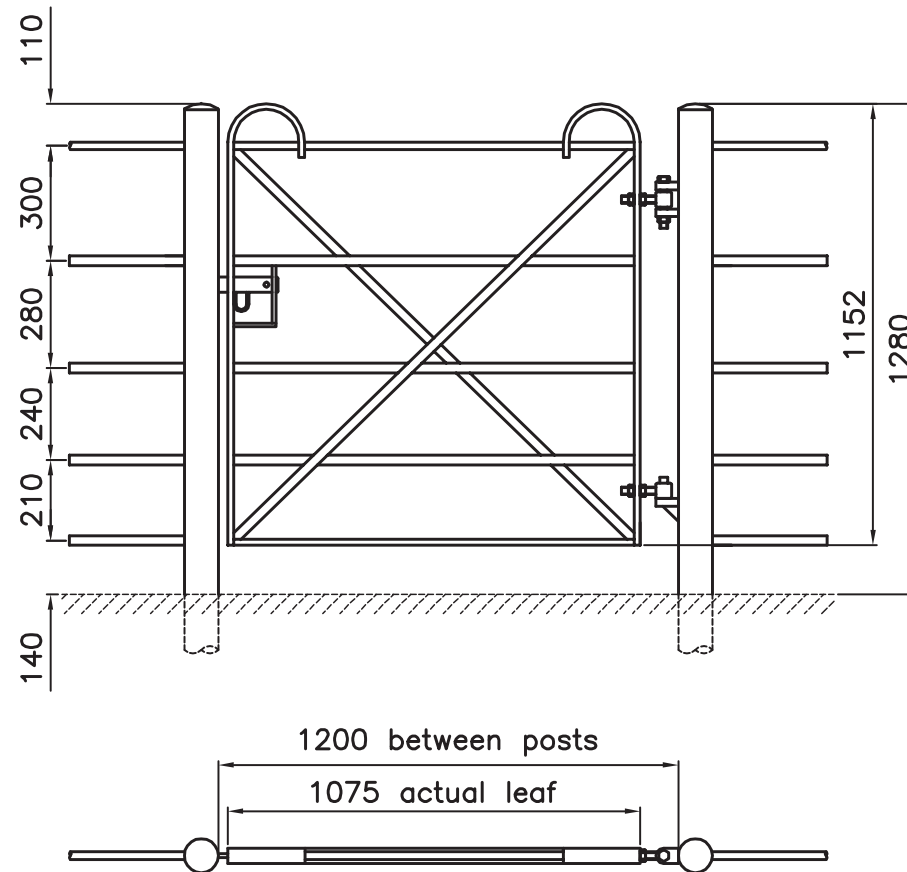

Technical Information

ESTATE SINGLE LEAF PEDESTRIAN GATE

Tel: 01782 339348 Fax: 01782 339349

sales@centrewire.com

www.centrewire.com

Mossfield Road, Adderley Green, Longton, Stoke-on-Trent, ST3 5BW

S/L PEDESTRIAN GATE