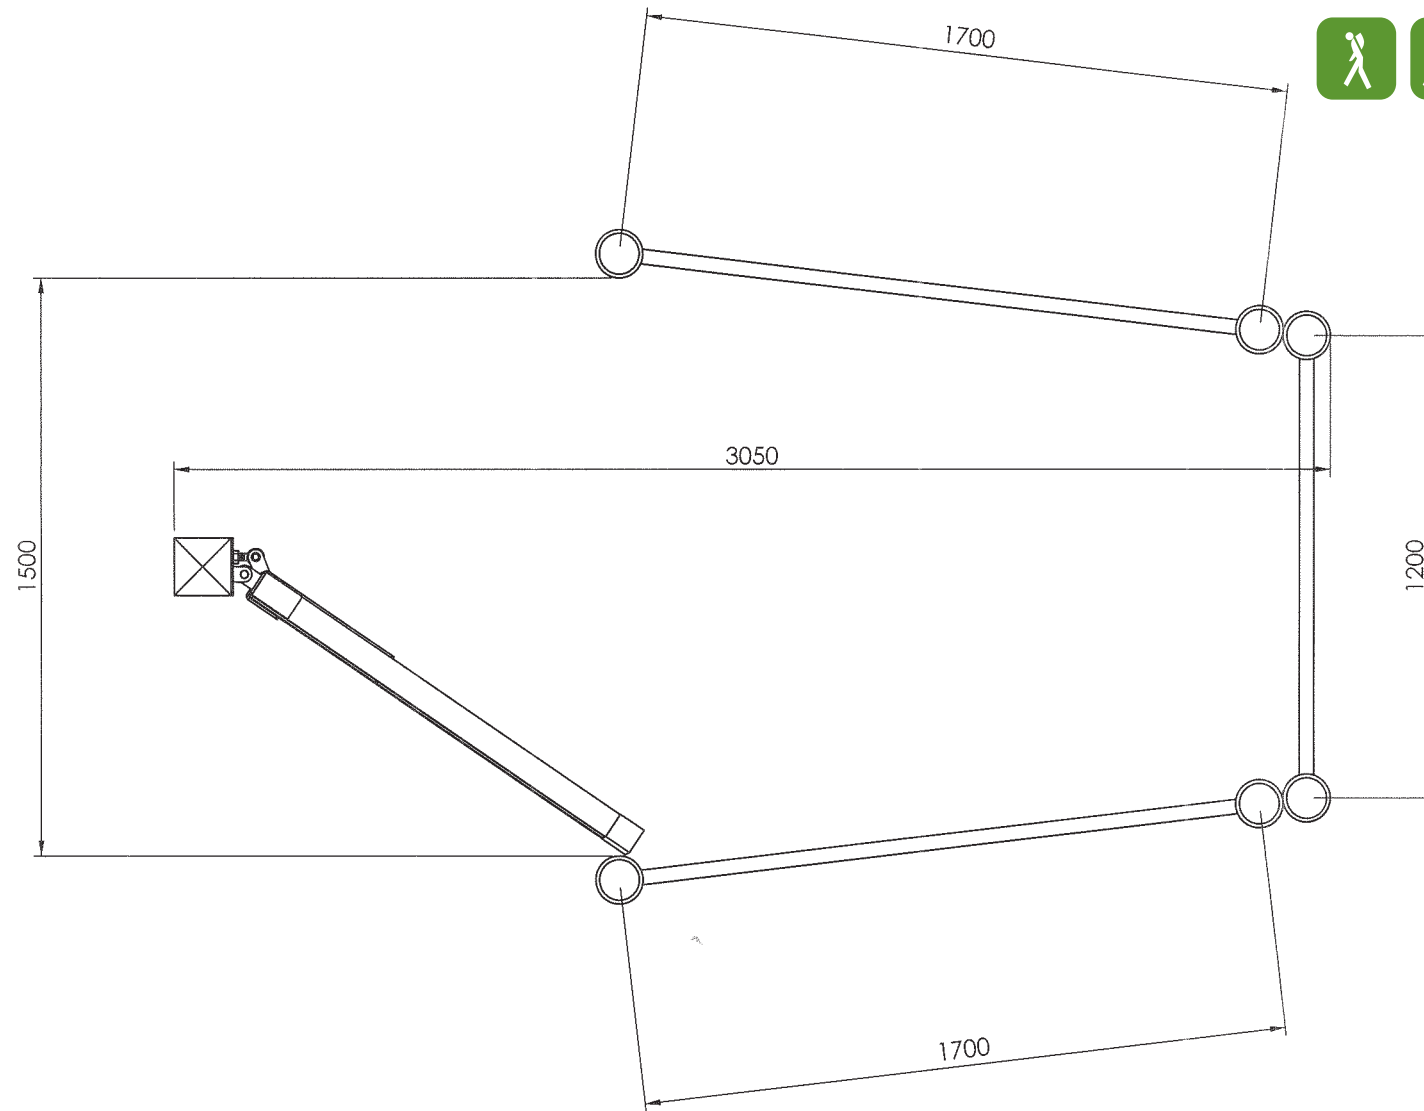

Technical Information

OXFORD LARGE KISSING GATE

Tel: 01782 339348 Fax: 01782 339349

sales@centrewire.com

www.centrewire.com

Mossfield Road, Adderley Green, Longton, Stoke-on-Trent, ST3 5BW

If you need any further advice/guidance regarding the installations of any of our products please contact the office.