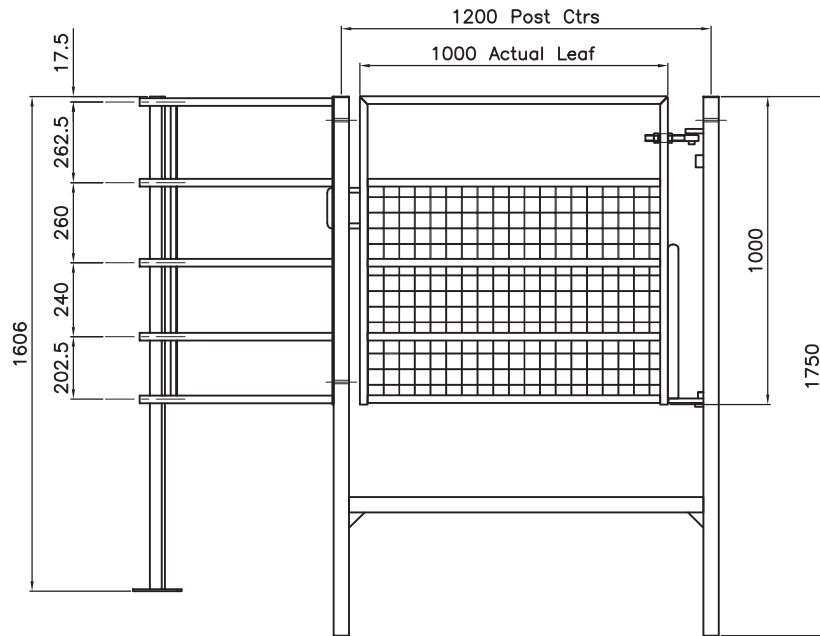

Technical Information

WOODSTOCK PEDESTRIAN KISSING GATE

Tel: 01782 339348 Fax: 01782 339349

sales@centrewire.com

www.centrewire.com

Mossfield Road, Adderley Green, Longton, Stoke-on-Trent, ST3 5BW

GATE CLOSED