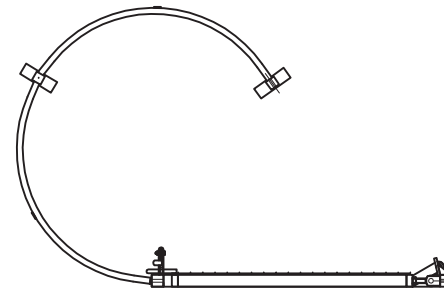

Technical Information

WOODSTOCK PEDESTRIAN KISSING GATE

Tel: 01782 339348 Fax: 01782 339349

sales@centrewire.com

www.centrewire.com

Mossfield Road, Adderley Green, Longton, Stoke-on-Trent, ST3 5BW

GATE CLOSED