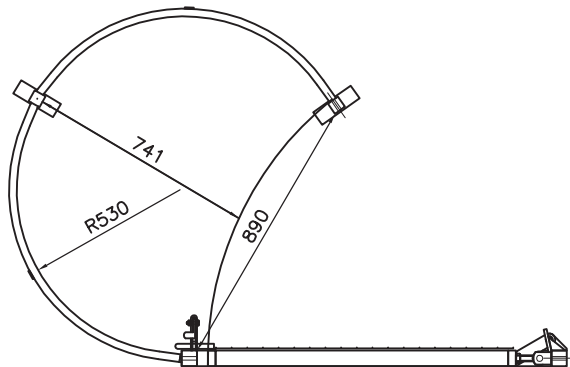

Technical Information

WOODSTOCK PEDESTRIAN KISSING GATE

Tel: 01782 339348 Fax: 01782 339349

sales@centrewire.com

www.centrewire.com

Mossfield Road, Adderley Green, Longton, Stoke-on-Trent, ST3 5BW

GATE CLOSED