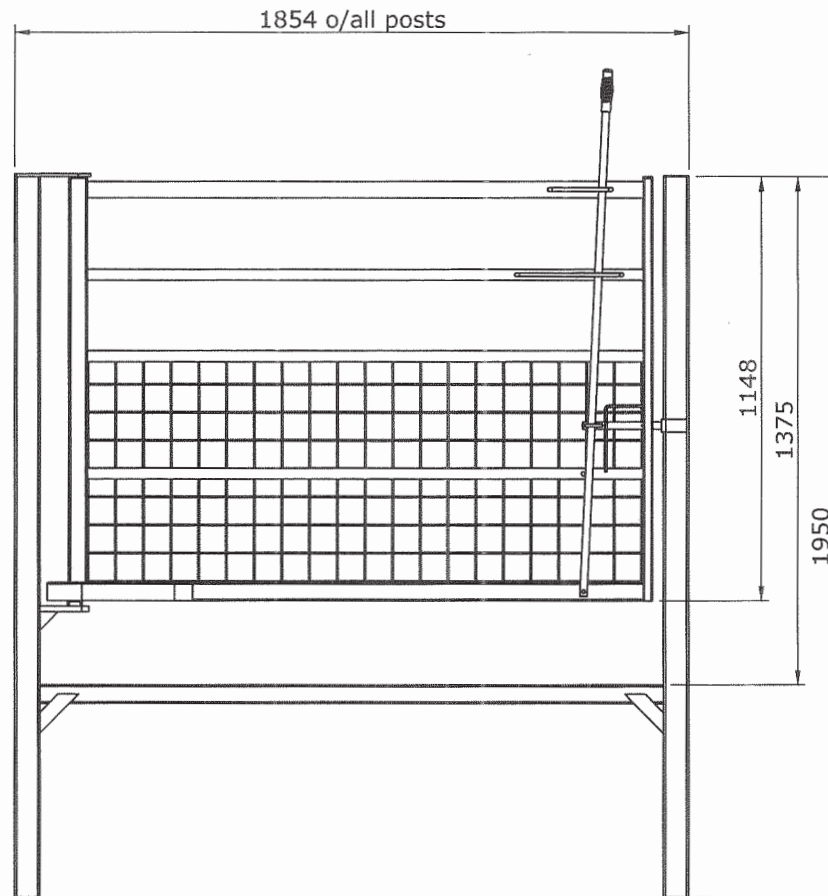

Technical Information

WORCESTER ONE WAY

Tel: 01782 339348 Fax: 01782 339349

sales@centrewire.com

www.centrewire.com

Mossfield Road, Adderley Green, Longton, Stoke-on-Trent, ST3 5BW

If you need any further advice/guidance regarding the installations of any of our products please contact the office.