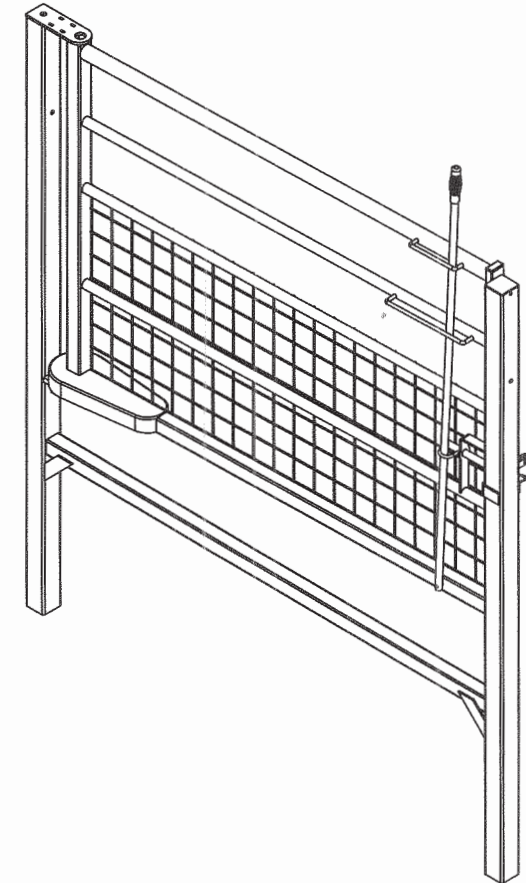

Technical Information

WORCESTER ONE WAY

Tel: 01782 339348 Fax: 01782 339349

sales@centrewire.com

www.centrewire.com

Mossfield Road, Adderley Green, Longton, Stoke-on-Trent, ST3 5BW

If you need any further advice/guidance regarding the installations of any of our products please contact the office.