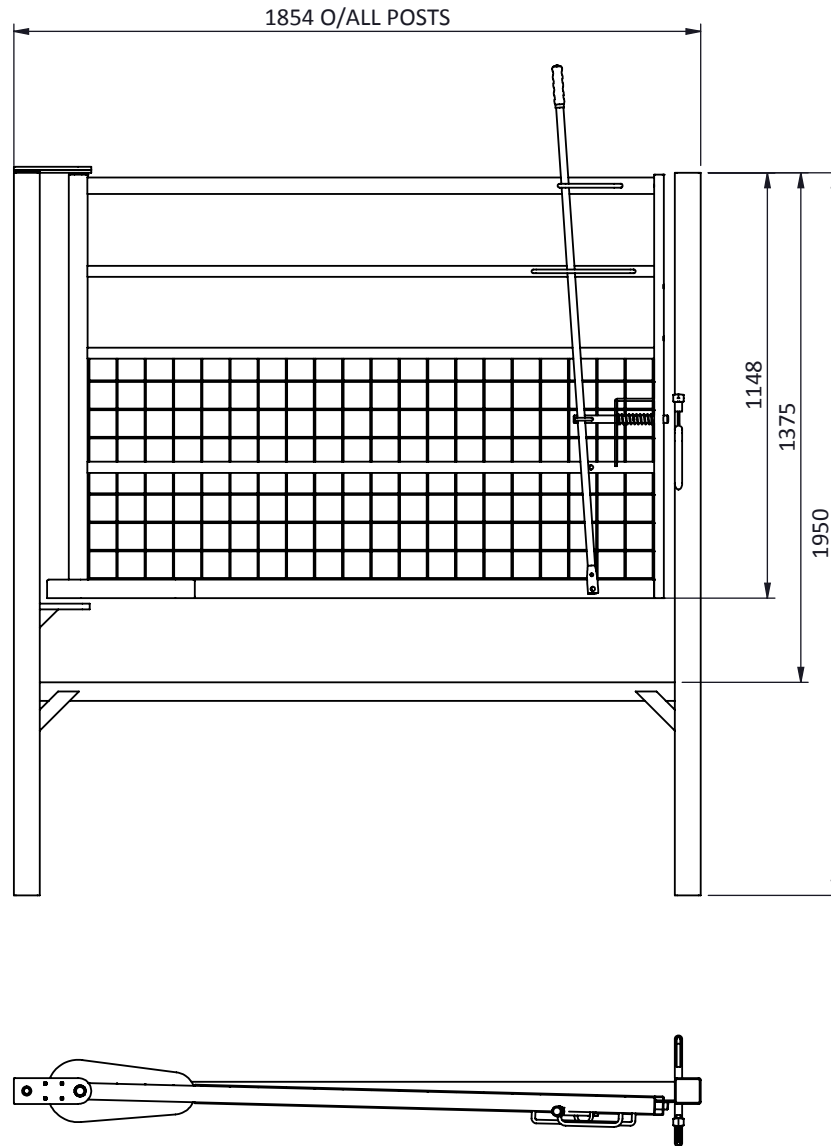

Technical Information

WORCESTER TWO WAY

Tel: 01782 339348 Fax: 01782 339349

sales@centrewire.com

www.centrewire.com

Mossfield Road, Adderley Green, Longton, Stoke-on-Trent, ST3 5BW

If you need any further advice/guidance regarding the installations of any of our products please contact the office.