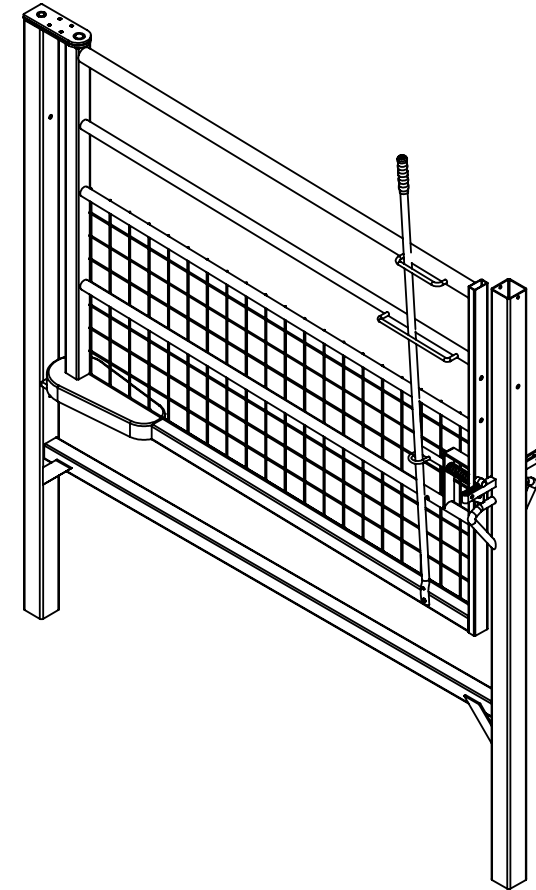

Technical Information

WORCESTER TWO WAY

Tel: 01782 339348 Fax: 01782 339349

sales@centrewire.com

www.centrewire.com

Mossfield Road, Adderley Green, Longton, Stoke-on-Trent, ST3 5BW

If you need any further advice/guidance regarding the installations of any of our products please contact the office.