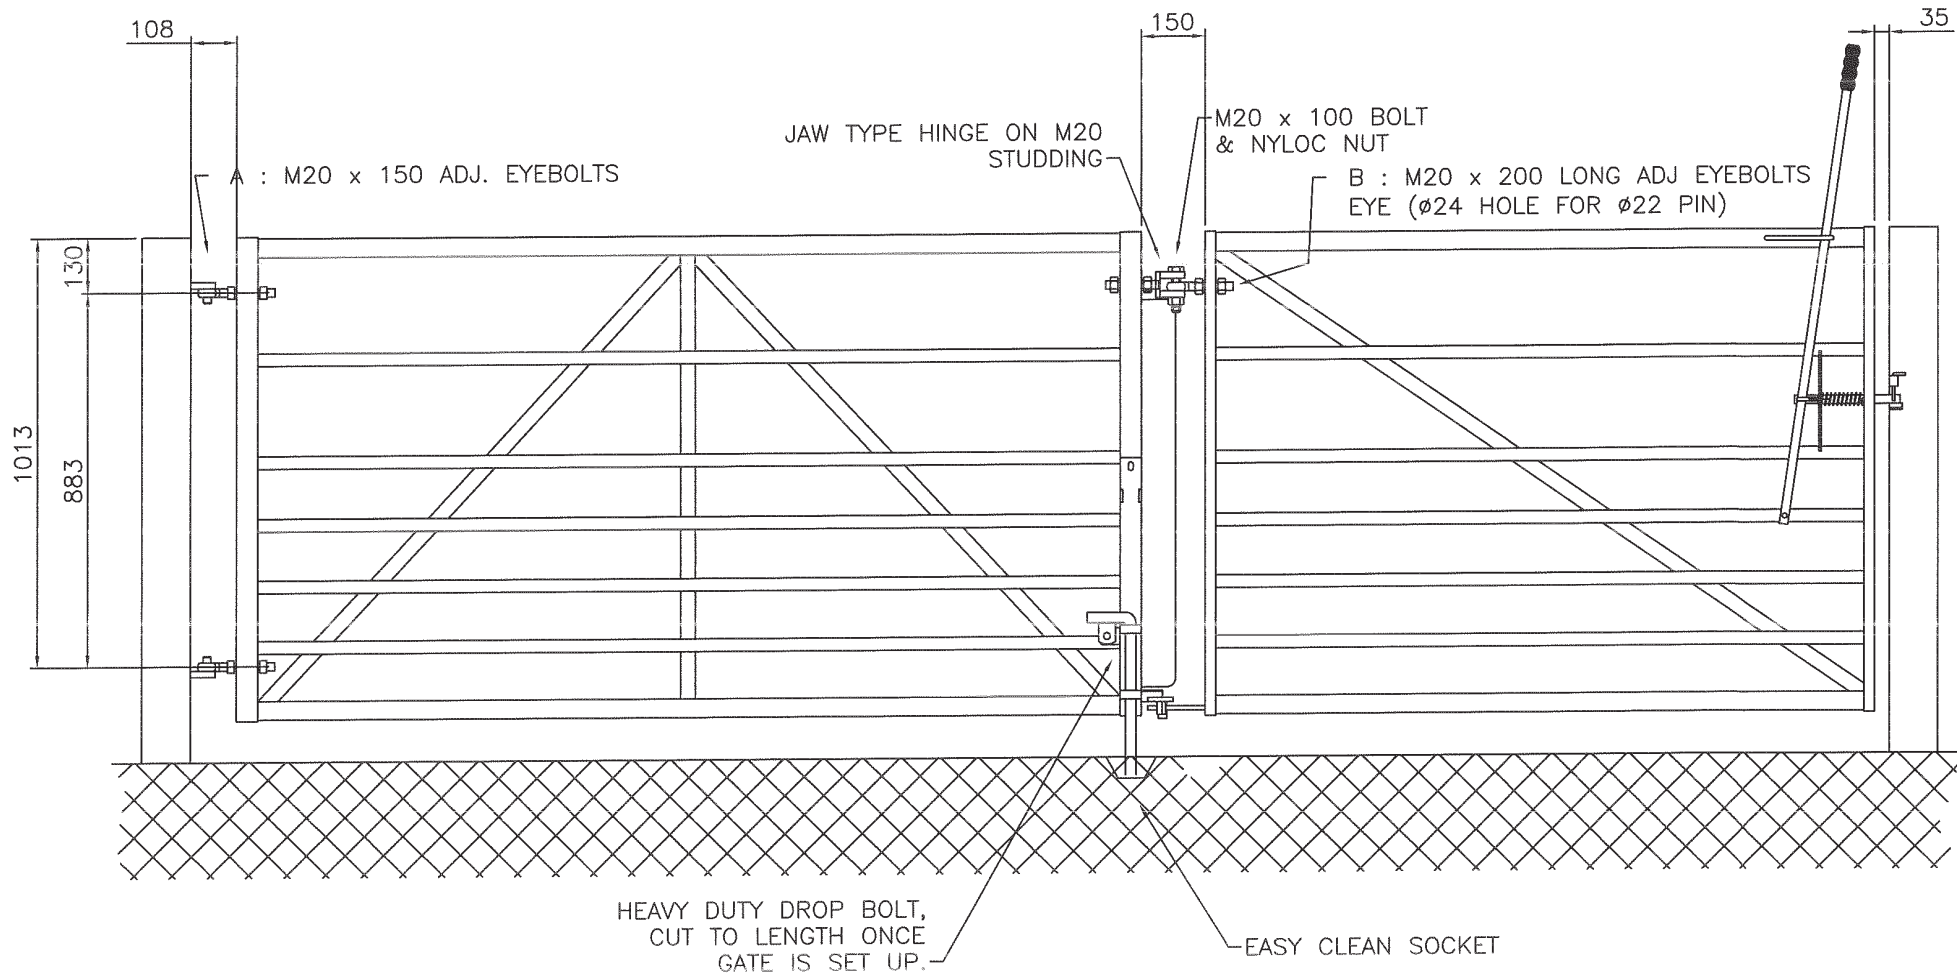

## YORK 2 IN 1 - 2 WAY GATE

Tel: 01782 339348 Fax: 01782 339349

sales@centrewire.com

www.centrewire.com

Mossfield Road, Adderley Green, Longton, Stoke-on-Trent, ST3 5BW

If you need any further advice/guidance regarding the installations of any of our products please contact the office.