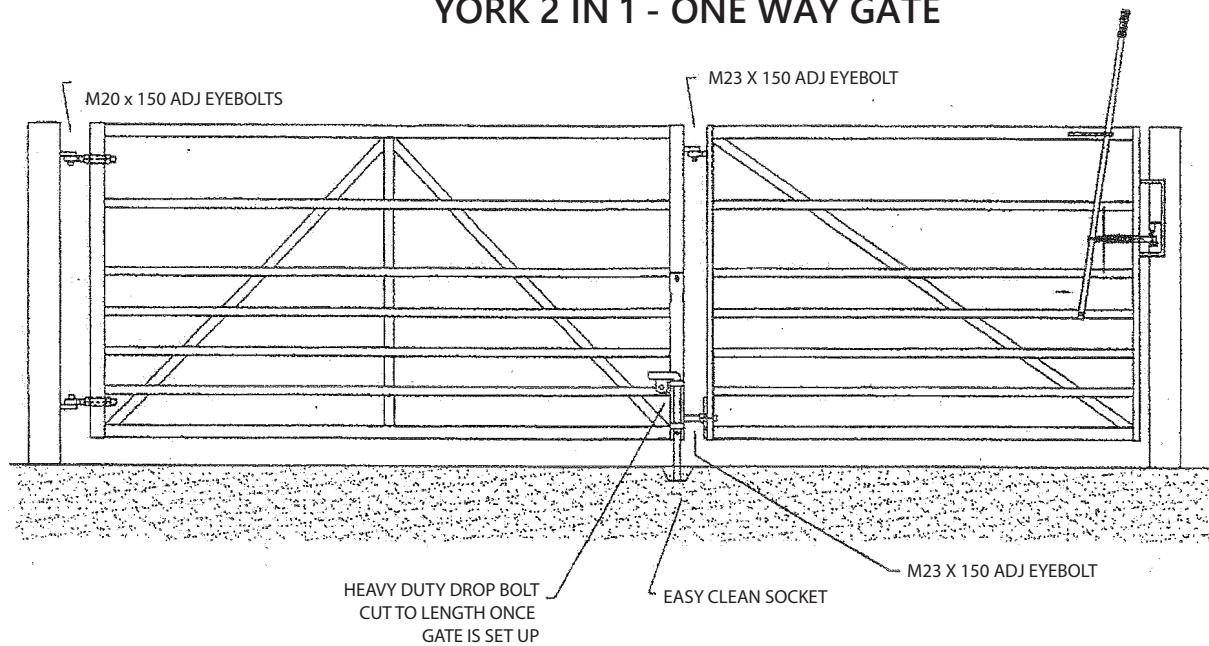

YORK 2 IN 1 - ONE WAY GATE

If you need any further advice/guidance regarding the installations of any of our products please contact the office.

Centrewire®